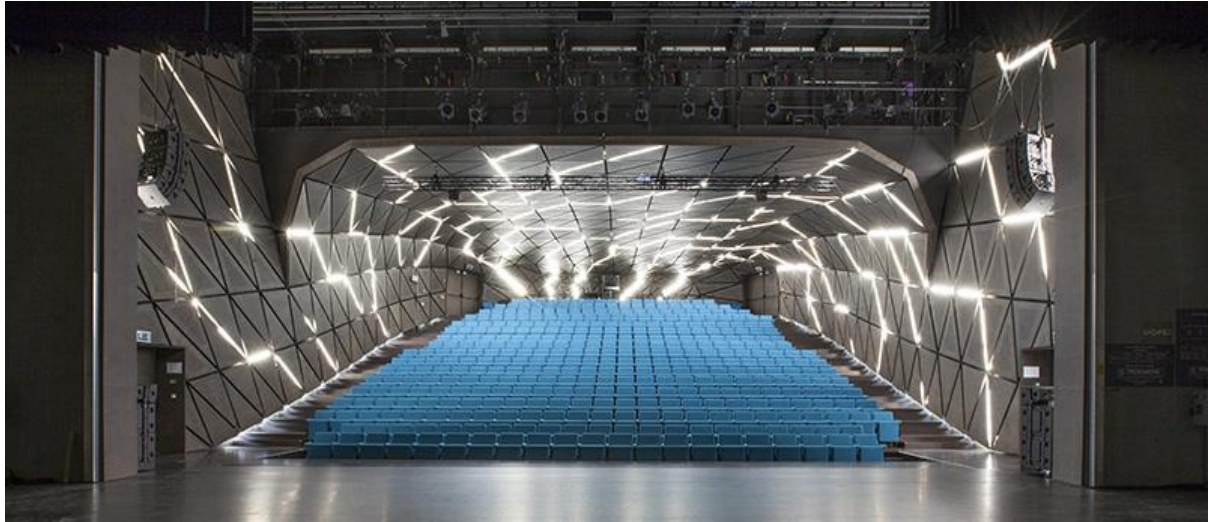

TECHNICAL RIDER VENUE DE GROTE POST 2021

LOCATION

Hendrik Serruyslaan 18A
8400 Oostende

CONTACT TECHNICAL CREW

Toon Soete	Technical coördination and planning	+32499268281	Toon.soete@degrotopost.be
Jelle Van Meerbergen	Technical Coördination External Events	+32478619674	Jelle.vanmeerbergen@degrotopost.be
Klaas Neyt	Technician	+32486756152	Klaas.neyt@degrotopost.be
Bartold Uyttersprot	Technician	+32477399690	Bart.uyttersprot@degrotopost.be

CONTACT PRODUCTION

Eline Vanfleteren	+32485500317	Eline.vanfleteren@degrotopost.be
Leni Pyra	+32485500317	Leni.pyra@degrotopost.be

CONTACT VENUE RENTAL

Marion Buckens	Venue Rental Manager	+3259855605	Marion.buckens@degrotopost.be
Anke Sabbe	Venue Rental Assistent	+3259855605	Anke.sabbe@degrotopost.be